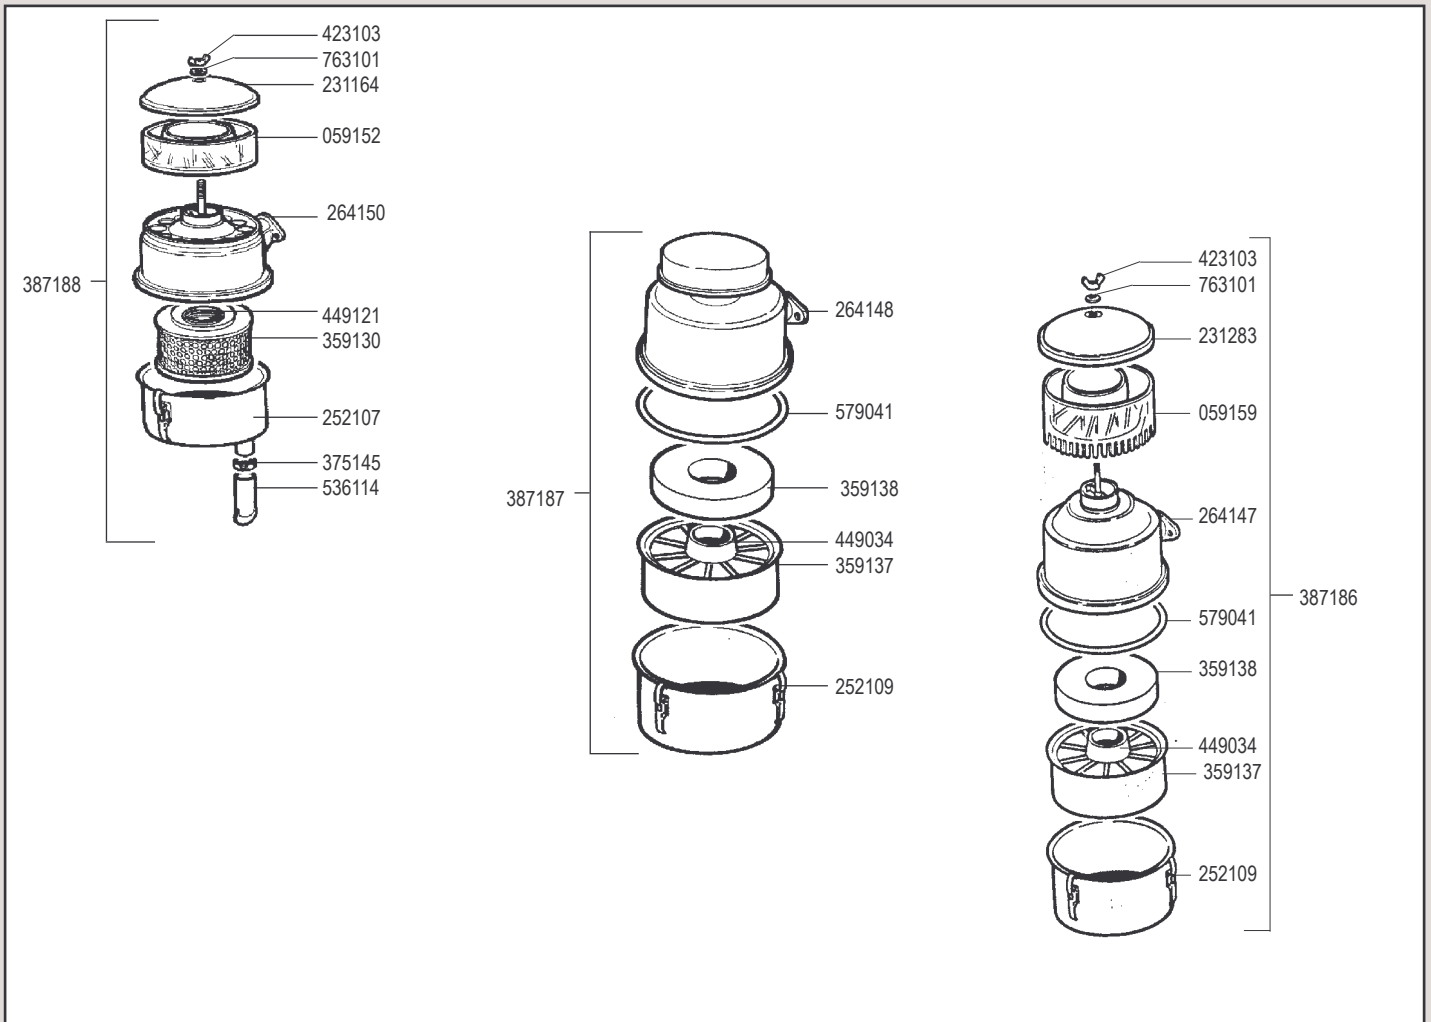

RICAMBI - SPARE PARTS - ERSATZTEILE - PIECES DETACHEES - REPUESTOS