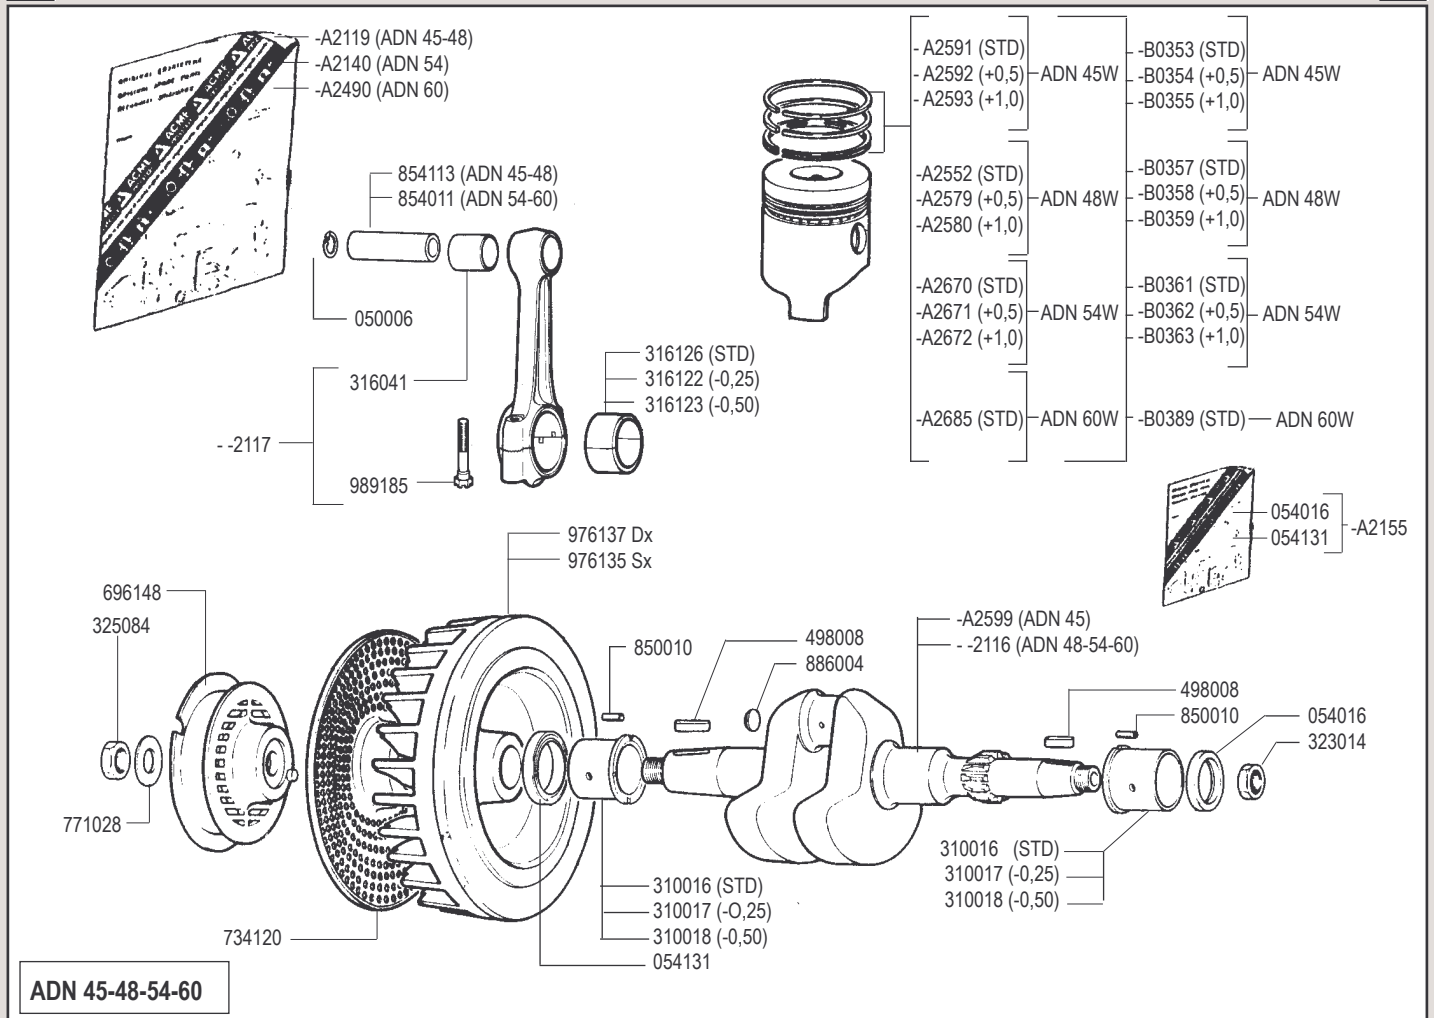

ADN W - VW

ADN Testa nuova dal N 2260001 - ADN New type cylinder head from Serial N 2260001

cod. -B0369 SHORT BLOCK ADN 37 W
 cod. -B0371 SHORT BLOCK ADN 43 W
 cod. -B0373 SHORT BLOCK ADN 45 W

cod. -B0374 SHORT BLOCK ADN 48 W
 cod. -B0375 SHORT BLOCK ADN 54 W

- ADN 37-43
- ADN 45-48-54-60

RICAMBI - SPARE PARTS - ERSATZTEILE - PIECES DETACHEES - REPUESTOS

- ADN 37-43
- ADN 45-48-54-60

(*) Cod -B0377

Valido dal n. 2260001
fino al n :

From engine Serial n 2260001
up to engine N :

- ADN 37-43
- ADN 45-48-54-60

- ADN 37-43
- ADN 45-48-54-60

Per versioni lente 1500-1800-2400 G/min. – For low speed version 1500-1800-2400 RPM

RICAMBI - SPARE PARTS - ERSATZTEILE - PIECES DETACHEES - REPUESTOS