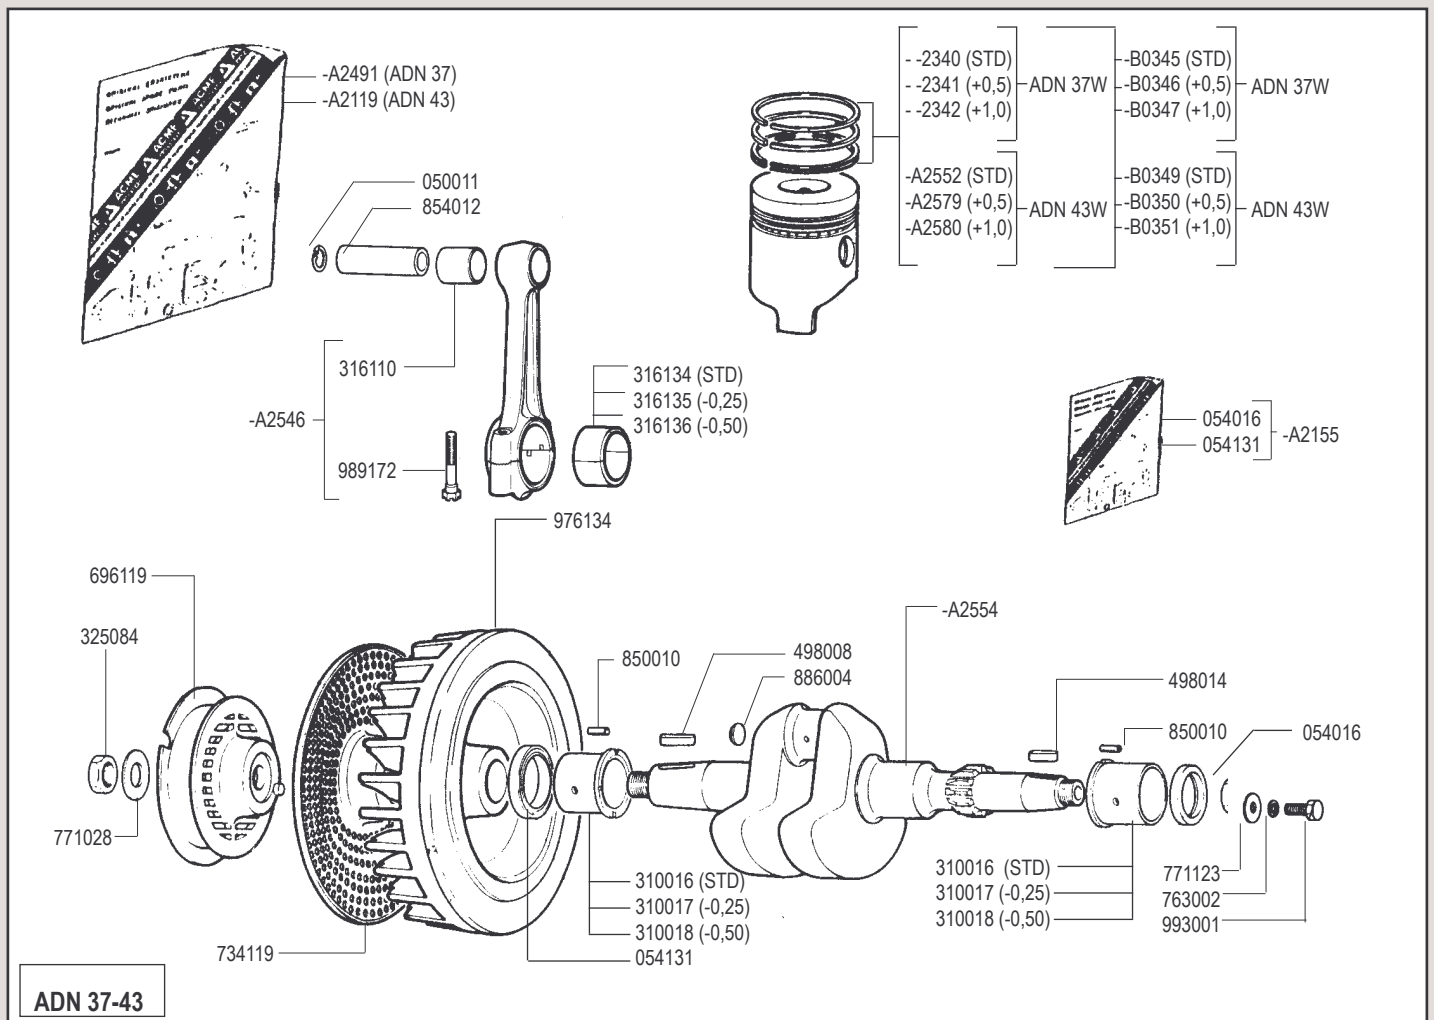

ADN W - VW

ADN Testa nuova dal N 2260001 - ADN New type cylinder head from Serial N 2260001

cod. -B0369 SHORT BLOCK ADN 37 W
 cod. -B0371 SHORT BLOCK ADN 43 W
 cod. -B0373 SHORT BLOCK ADN 45 W

cod. -B0374 SHORT BLOCK ADN 48 W
 cod. -B0375 SHORT BLOCK ADN 54 W

- ADN 37-43
- ADN 45-48-54-60

RICAMBI - SPARE PARTS - ERSATZTEILE - PIECES DETACHEES - REPUESTOS

- ADN 37-43
- ADN 45-48-54-60

(*) Cod -B0377

Valido dal n. 2260001
fino al n :

From engine Serial n 2260001
up to engine N :

- ADN 37-43
- ADN 45-48-54-60

- ADN 37-43
- ADN 45-48-54-60

Per versioni lente 1500-1800-2400 G/min. – For low speed version 1500-1800-2400 RPM

RICAMBI - SPARE PARTS - ERSATZTEILE - PIECES DETACHEES - REPUESTOS