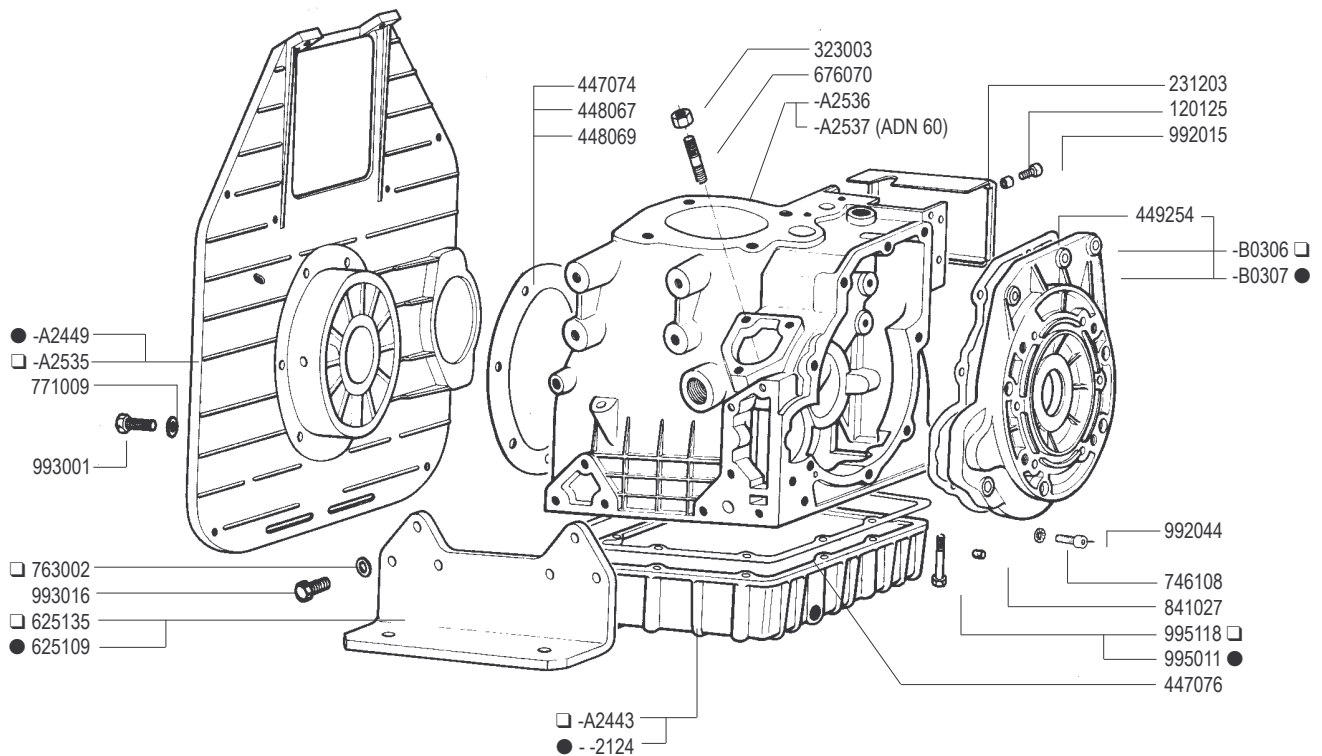

ADN W - VW

ADN Testa nuova dal N 2260001 - ADN New type cylinder head from Serial N 2260001

cod. -B0369 SHORT BLOCK ADN 37 W
 cod. -B0371 SHORT BLOCK ADN 43 W
 cod. -B0373 SHORT BLOCK ADN 45 W

cod. -B0374 SHORT BLOCK ADN 48 W
 cod. -B0375 SHORT BLOCK ADN 54 W

- ADN 37-43
- ADN 45-48-54-60

RICAMBI - SPARE PARTS - ERSATZTEILE - PIECES DETACHEES - REPUESTOS

- ADN 37-43
- ADN 45-48-54-60

(*) Cod -B0377

Valido dal n. 2260001
fino al n :

From engine Serial n 2260001
up to engine N :