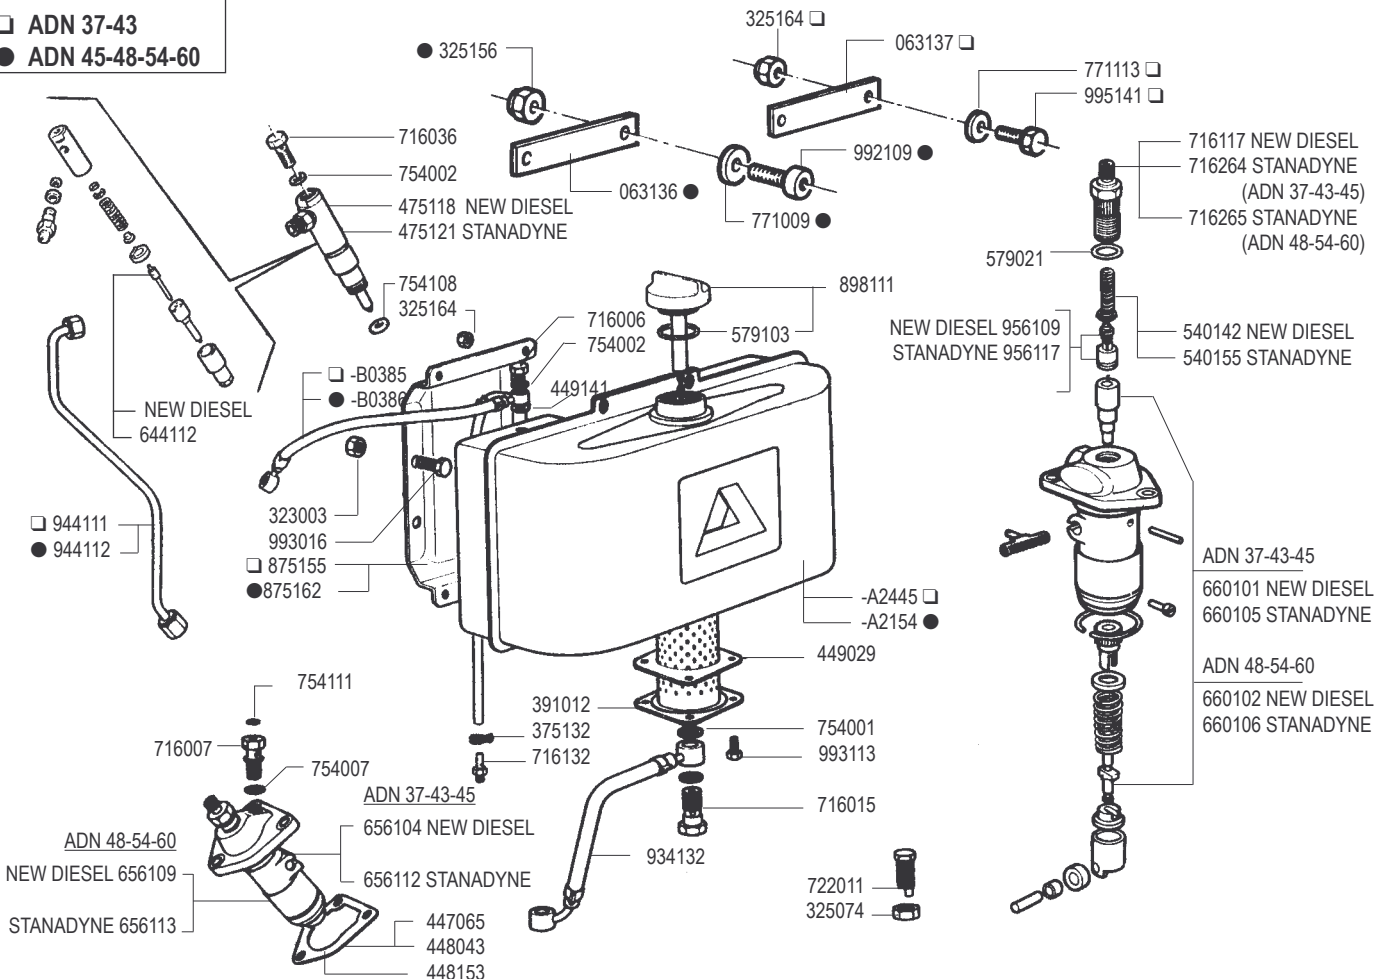

RICAMBI - SPARE PARTS - ERSATZTEILE - PIECES DETACHEES - REPUESTOS

- ADN 37-43
- ADN 45-48-54-60